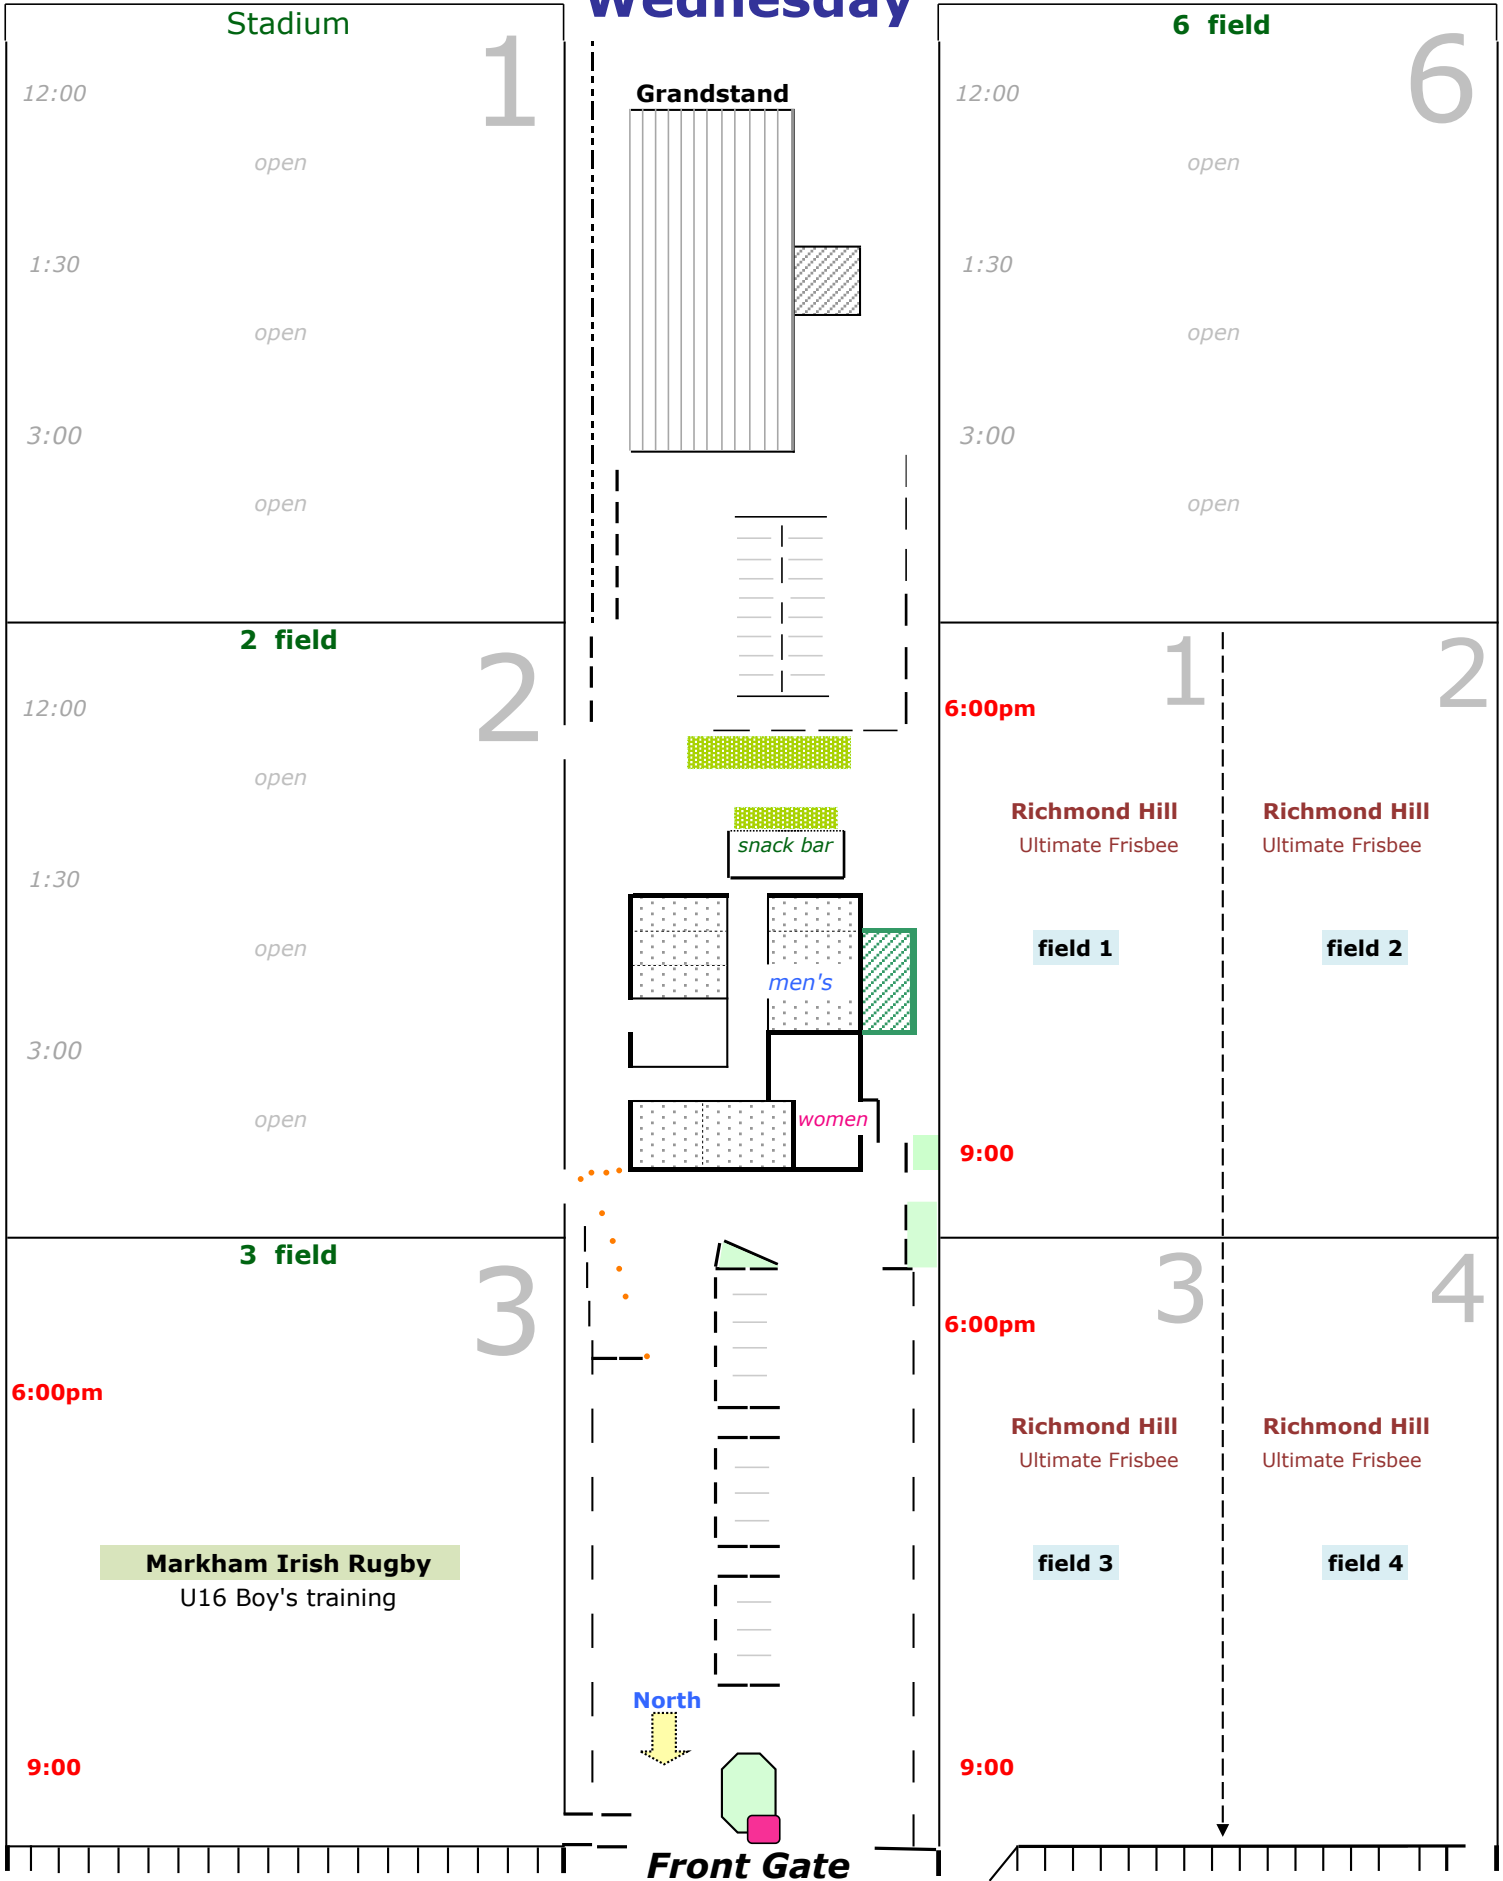

# Wednesday

Stadium

1

12:00

open

1:30

open

3:00

open

Grandstand

6 field

6

12:00

open

1:30

open

3:00

open

2 field

2

12:00

open

1:30

open

3:00

open

snack bar

men's

women

6:00pm

1

2